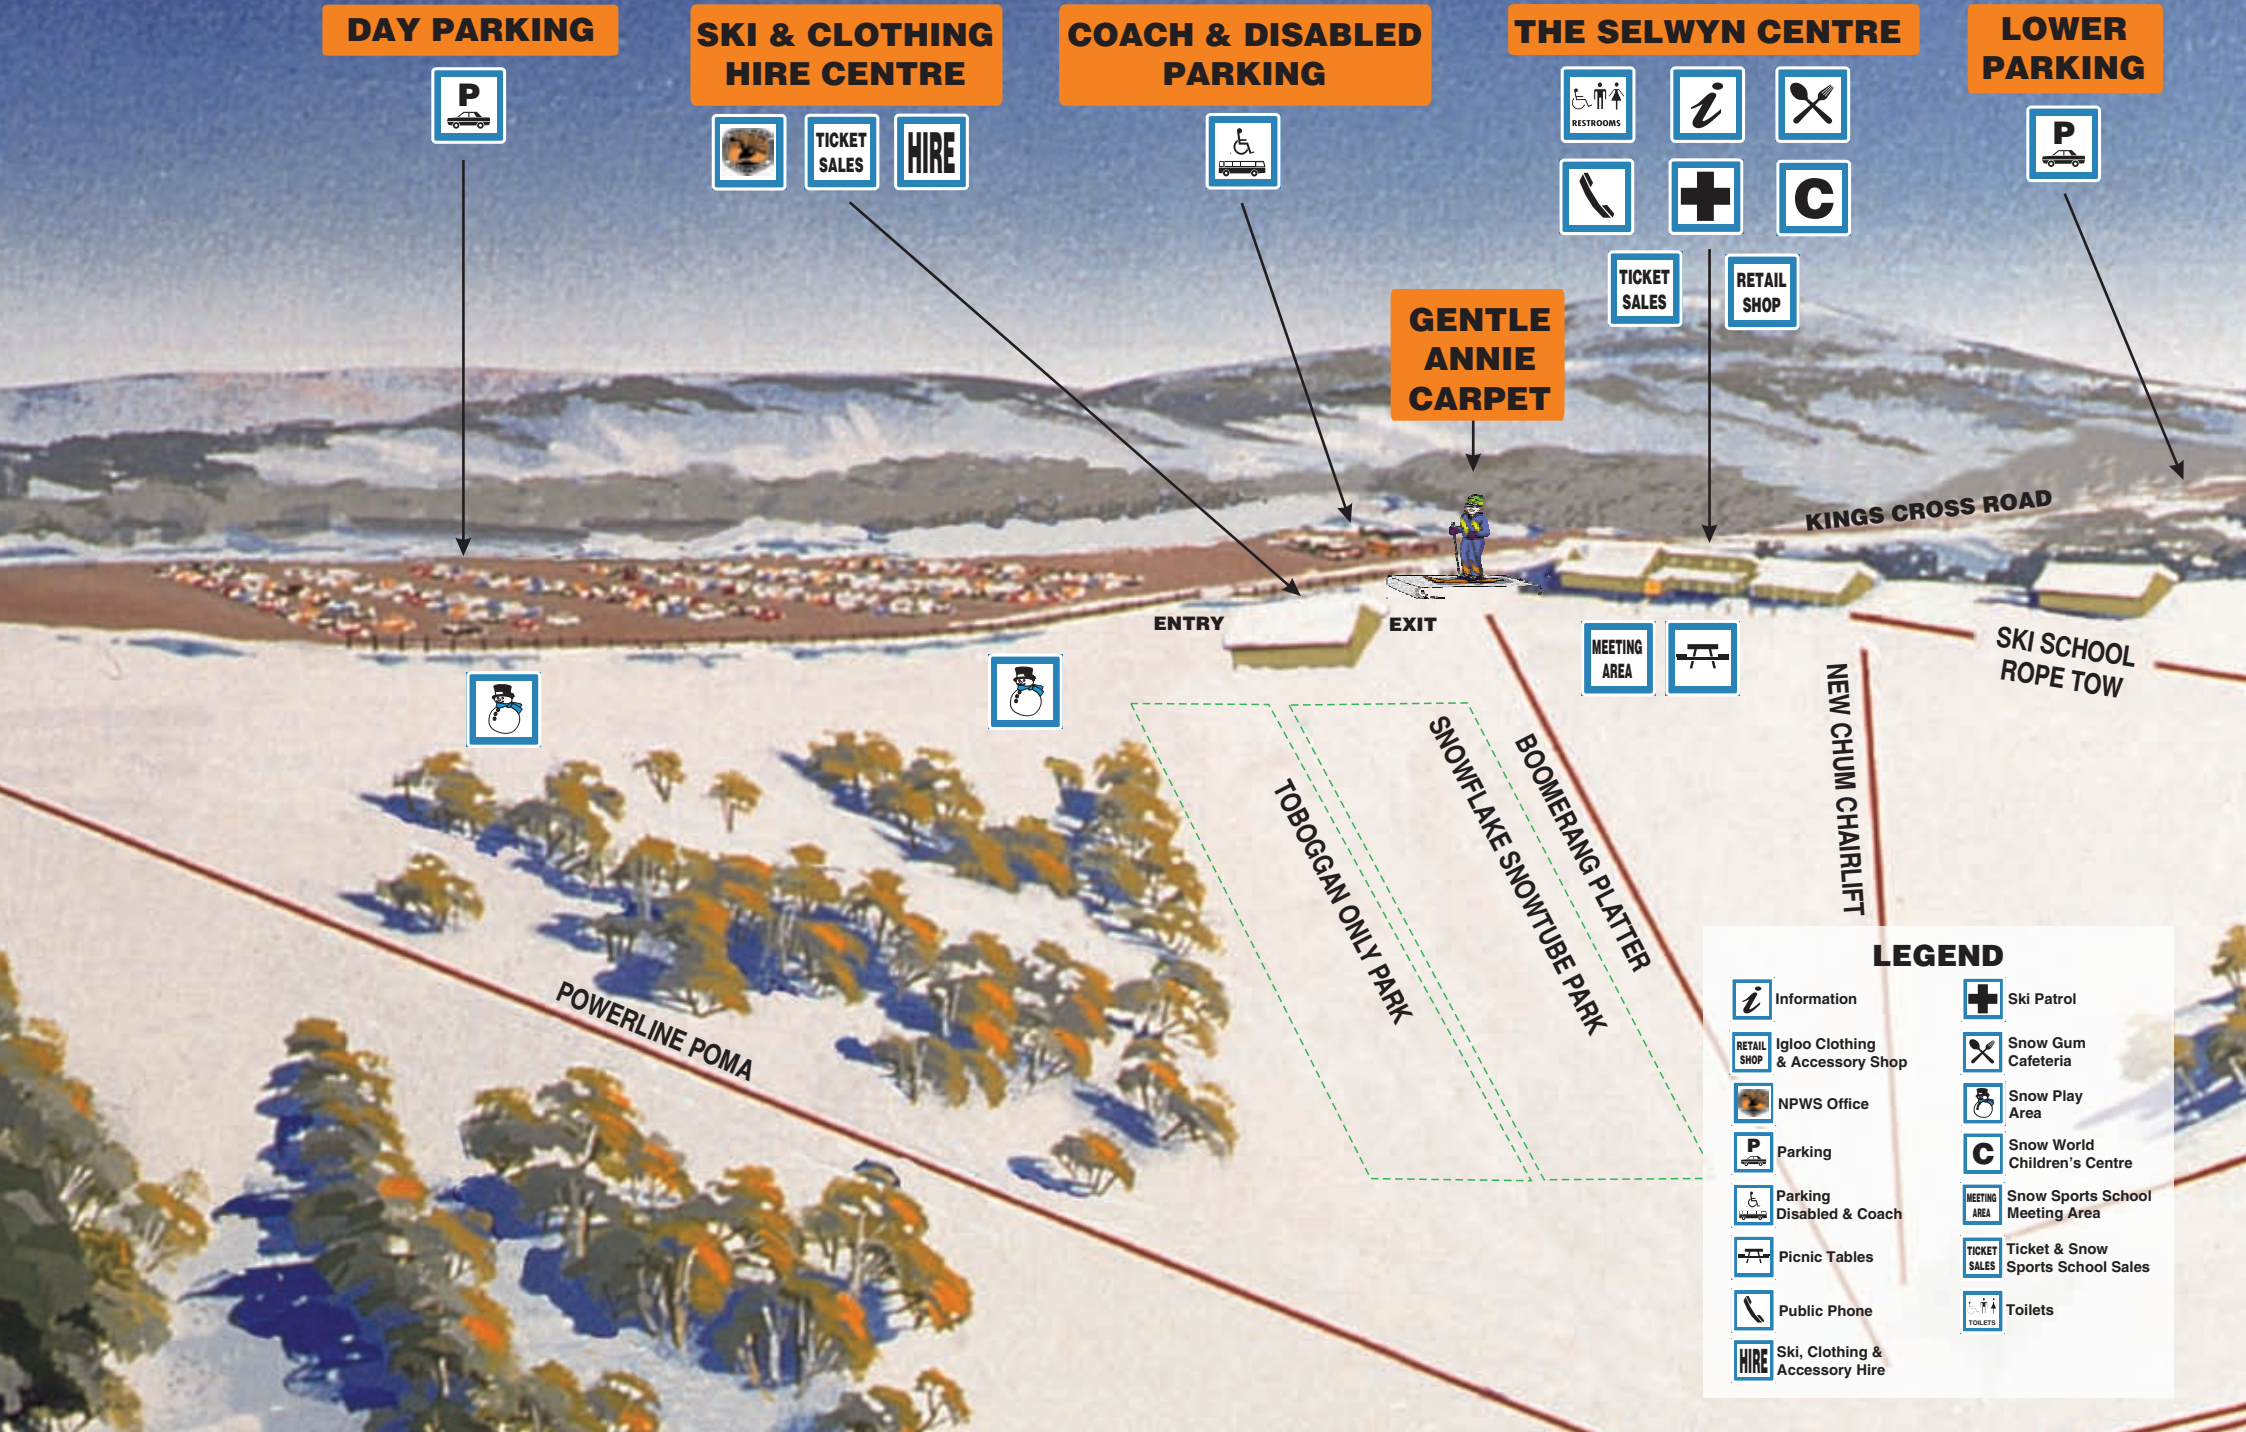

Selwyn Snowfields Village Map

DAY PARKING

SKI & CLOTHING HIRE CENTRE

TICKET SALES

HIRE

COACH & DISABLED PARKING

THE SELWYN CENTRE

TICKET SALES

RETAIL SHOP

LOWER PARKING

GENTLE ANNIE CARPET

ENTRY

EXIT

KINGS CROSS ROAD

SKI SCHOOL ROPE TOW

NEW CHUM CHAIRLIFT

POWERLINE POMA

TOBOGGAN ONLY PARK

SNOWFLAKE SNOWTUBE PARK
BOOMERANG PLATTER

LEGEND

- | | |
|---------------------------------|-----------------------------------|
| Information | Ski Patrol |
| Igloo Clothing & Accessory Shop | Snow Gum Cafeteria |
| NPWS Office | Snow Play Area |
| Parking | Snow World Children's Centre |
| Parking Disabled & Coach | Snow Sports School Meeting Area |
| Picnic Tables | Ticket & Snow Sports School Sales |
| Public Phone | Toilets |
| Ski, Clothing & Accessory Hire | |